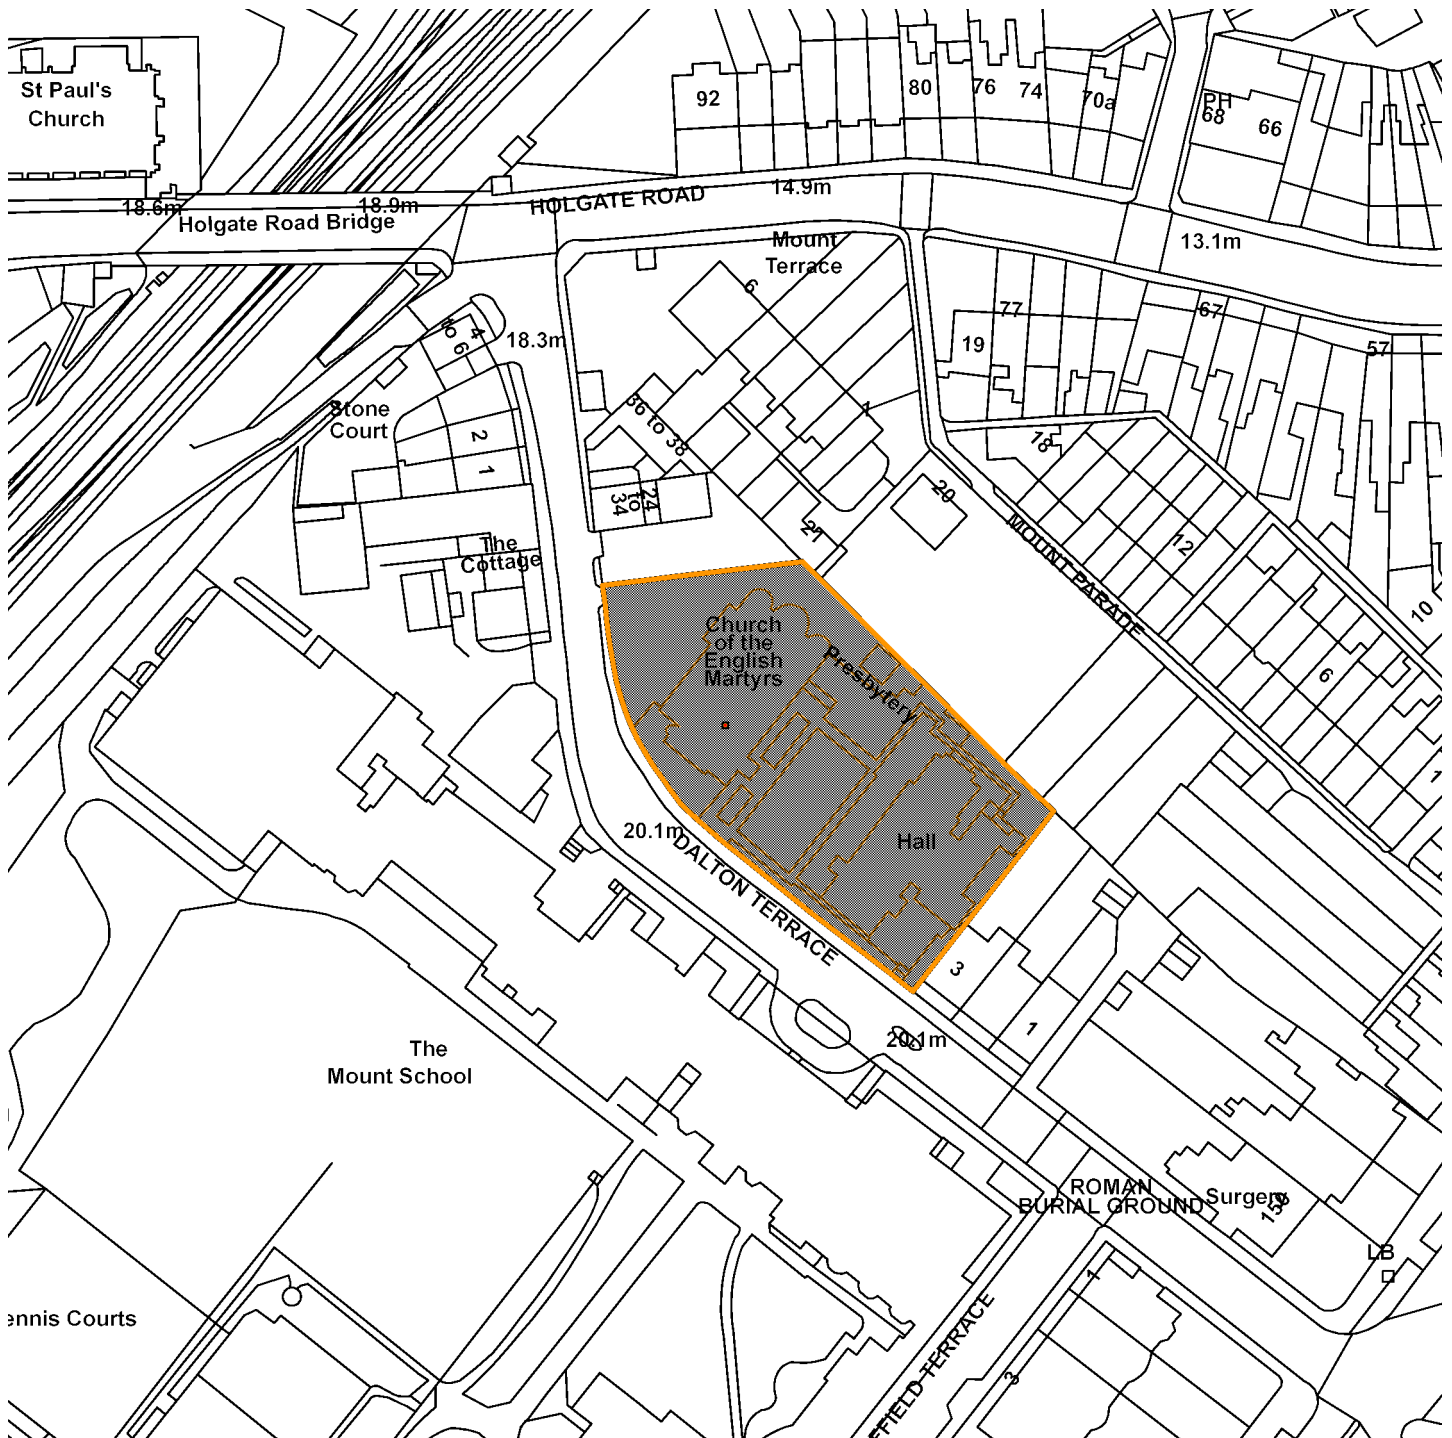

15/02941/FUL

English Martyrs Roman Catholic Church, Dalton Terrace

Scale : 1:1267

Reproduced from the Ordnance Survey map with the permission of the Controller of Her Majesty's Stationery Office © Crown Copyright 2000.

Unauthorised reproduction infringes Crown Copyright and may lead to prosecution or civil proceedings.

Organisation	Not Set
Department	Not Set
Comments	Site plan
Date	31 July 2017
SLA Number	Not Set